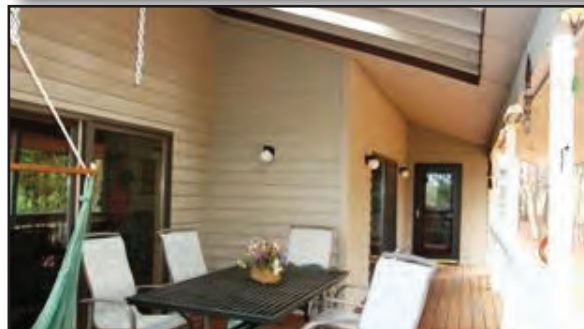

Pam

Priscilla

Priscilla Morris
REALTOR®, ABR®, CRS®, GRI®
(540) 320-3586

Pam Powell-Adams
REALTOR®
(540) 599-2239

THE PRISCILLA MORRIS TEAM

PriscillaMorris.com